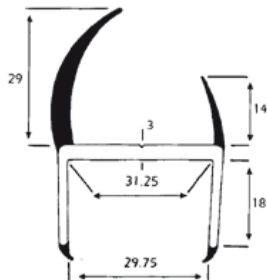

## REAR DOOR SEALS

Co-extruded Door seals.  
White rigid body, Black flexible seals.  
All measurements are in mm.

**CDS19**  
4 & 5 mtr Lengths  
Pack of 15

**CDS20**  
5 mtr Lengths  
Pack of 20

**CDS21**  
5 mtr Lengths  
Pack of 15

**CDS27**  
5 mtr Lengths  
Pack of 15

**CDS31**  
5 mtr Lengths  
Pack of 12

**CDS35**  
5 mtr Lengths  
Pack of 12

**CDS42**  
5 mtr Lengths  
Pack of 10

**CDS55**  
5 mtr Lengths  
Pack of 5

**CDS85**  
5 mtr Lengths  
Pack of 4

### Corner Chevrons, Black and Grey

40mm	-	500 per roll
65mm	-	500 per roll
78mm	-	250 per roll
85mm	-	250 per roll