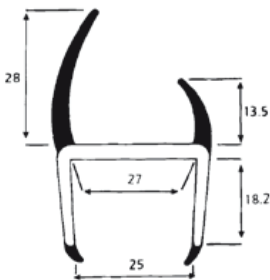

## REAR DOOR SEALS

Co-extruded Door seals.  
White rigid body, Black flexible seals.  
All measurements are in mm.

**CDS19**  
4 & 5 mtr Lengths  
Pack of 15

**CDS20**  
5 mtr Lengths  
Pack of 20

**CDS21**  
5 mtr Lengths  
Pack of 15

**CDS27**  
5 mtr Lengths  
Pack of 15

**CDS31**  
5 mtr Lengths  
Pack of 12

**CDS35**  
5 mtr Lengths  
Pack of 12

**CDS42**  
5 mtr Lengths  
Pack of 10

**CDS55**  
5 mtr Lengths  
Pack of 5

**CDS85**  
5 mtr Lengths  
Pack of 4

### Corner Chevrons, Black and Grey

40mm	-	500 per roll
65mm	-	500 per roll
78mm	-	250 per roll
85mm	-	250 per roll