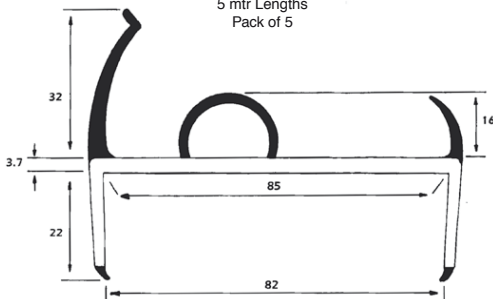

## REAR DOOR SEALS

Co-extruded Door seals.  
White rigid body, Black flexible seals.  
All measurements are in mm.

**CDS19**  
4 & 5 mtr Lengths  
Pack of 15

**CDS20**  
5 mtr Lengths  
Pack of 20

**CDS21**  
5 mtr Lengths  
Pack of 15

**CDS27**  
5 mtr Lengths  
Pack of 15

**CDS31**  
5 mtr Lengths  
Pack of 12

**CDS35**  
5 mtr Lengths  
Pack of 12

**CDS42**  
5 mtr Lengths  
Pack of 10

**CDS55**  
5 mtr Lengths  
Pack of 5

**CDS85**  
5 mtr Lengths  
Pack of 4

**40mm**  
Packs of 500

### Corner Chevrons, Black and Grey

40mm	-	500 per roll
65mm	-	500 per roll
78mm	-	250 per roll
85mm	-	250 per roll