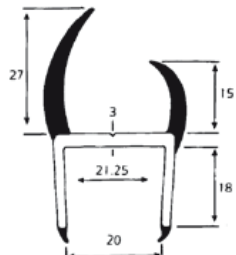

## REAR DOOR SEALS

Co-extruded Door seals.  
White rigid body, Black flexible seals.  
All measurements are in mm.

**CDS19**  
4 & 5 mtr Lengths  
Pack of 15

**CDS20**  
5 mtr Lengths  
Pack of 20

**CDS21**  
5 mtr Lengths  
Pack of 15

**CDS27**  
5 mtr Lengths  
Pack of 15

**CDS31**  
5 mtr Lengths  
Pack of 12

**CDS35**  
5 mtr Lengths  
Pack of 12

**CDS42**  
5 mtr Lengths  
Pack of 10

**CDS55**  
5 mtr Lengths  
Pack of 5

**CDS85**  
5 mtr Lengths  
Pack of 4

### Corner Chevrons, Black and Grey

40mm	-	500 per roll
65mm	-	500 per roll
78mm	-	250 per roll
85mm	-	250 per roll