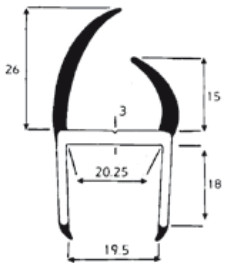

## REAR DOOR SEALS

Co-extruded Door seals.  
White rigid body, Black flexible seals.  
All measurements are in mm.

**CDS19**  
4 & 5 mtr Lengths  
Pack of 15

**CDS20**  
5 mtr Lengths  
Pack of 20

**CDS21**  
5 mtr Lengths  
Pack of 15

**CDS27**  
5 mtr Lengths  
Pack of 15

**CDS31**  
5 mtr Lengths  
Pack of 12

**CDS35**  
5 mtr Lengths  
Pack of 12

**CDS42**  
5 mtr Lengths  
Pack of 10

**CDS55**  
5 mtr Lengths  
Pack of 5

**CDS85**  
5 mtr Lengths  
Pack of 4

### Corner Chevrons, Black and Grey

40mm	-	500 per roll
65mm	-	500 per roll
78mm	-	250 per roll
85mm	-	250 per roll