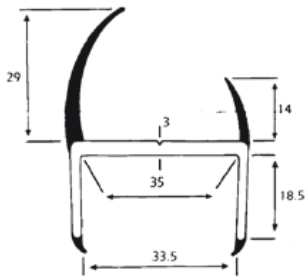

## REAR DOOR SEALS

Co-extruded Door seals.  
White rigid body, Black flexible seals.  
All measurements are in mm.

**CDS19**  
4 & 5 mtr Lengths  
Pack of 15

**CDS20**  
5 mtr Lengths  
Pack of 20

**CDS21**  
5 mtr Lengths  
Pack of 15

**CDS27**  
5 mtr Lengths  
Pack of 15

**CDS31**  
5 mtr Lengths  
Pack of 12

**CDS35**  
5 mtr Lengths  
Pack of 12

**CDS42**  
5 mtr Lengths  
Pack of 10

**CDS55**  
5 mtr Lengths  
Pack of 5

**CDS85**  
5 mtr Lengths  
Pack of 4

### Corner Chevrons, Black and Grey

40mm	-	500 per roll
65mm	-	500 per roll
78mm	-	250 per roll
85mm	-	250 per roll