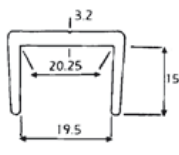

## REAR DOOR SEALS

Co-extruded Door seals.  
White rigid body, Black flexible seals.  
All measurements are in mm.

**CDS19**  
4 & 5 mtr Lengths  
Pack of 15

**CDS20**  
5 mtr Lengths  
Pack of 20

**CDS21**  
5 mtr Lengths  
Pack of 15

**CDS27**  
5 mtr Lengths  
Pack of 15

**CDS31**  
5 mtr Lengths  
Pack of 12

**CDS35**  
5 mtr Lengths  
Pack of 12

**CDS42**  
5 mtr Lengths  
Pack of 10

**CDS55**  
5 mtr Lengths  
Pack of 5

**CDS85**  
5 mtr Lengths  
Pack of 4

### Corner Chevrons, Black and Grey

40mm	-	500 per roll
65mm	-	500 per roll
78mm	-	250 per roll
85mm	-	250 per roll