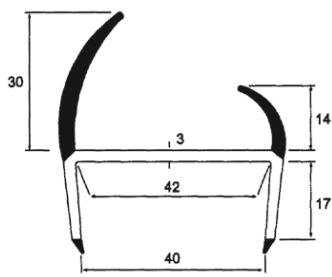

## REAR DOOR SEALS

Co-extruded Door seals.  
White rigid body, Black flexible seals.  
All measurements are in mm.

**CDS19**  
4 & 5 mtr Lengths  
Pack of 15

**CDS20**  
5 mtr Lengths  
Pack of 20

**CDS21**  
5 mtr Lengths  
Pack of 15

**CDS27**  
5 mtr Lengths  
Pack of 15

**CDS31**  
5 mtr Lengths  
Pack of 12

**CDS35**  
5 mtr Lengths  
Pack of 12

**CDS42**  
5 mtr Lengths  
Pack of 10

**CDS55**  
5 mtr Lengths  
Pack of 5

**CDS85**  
5 mtr Lengths  
Pack of 4