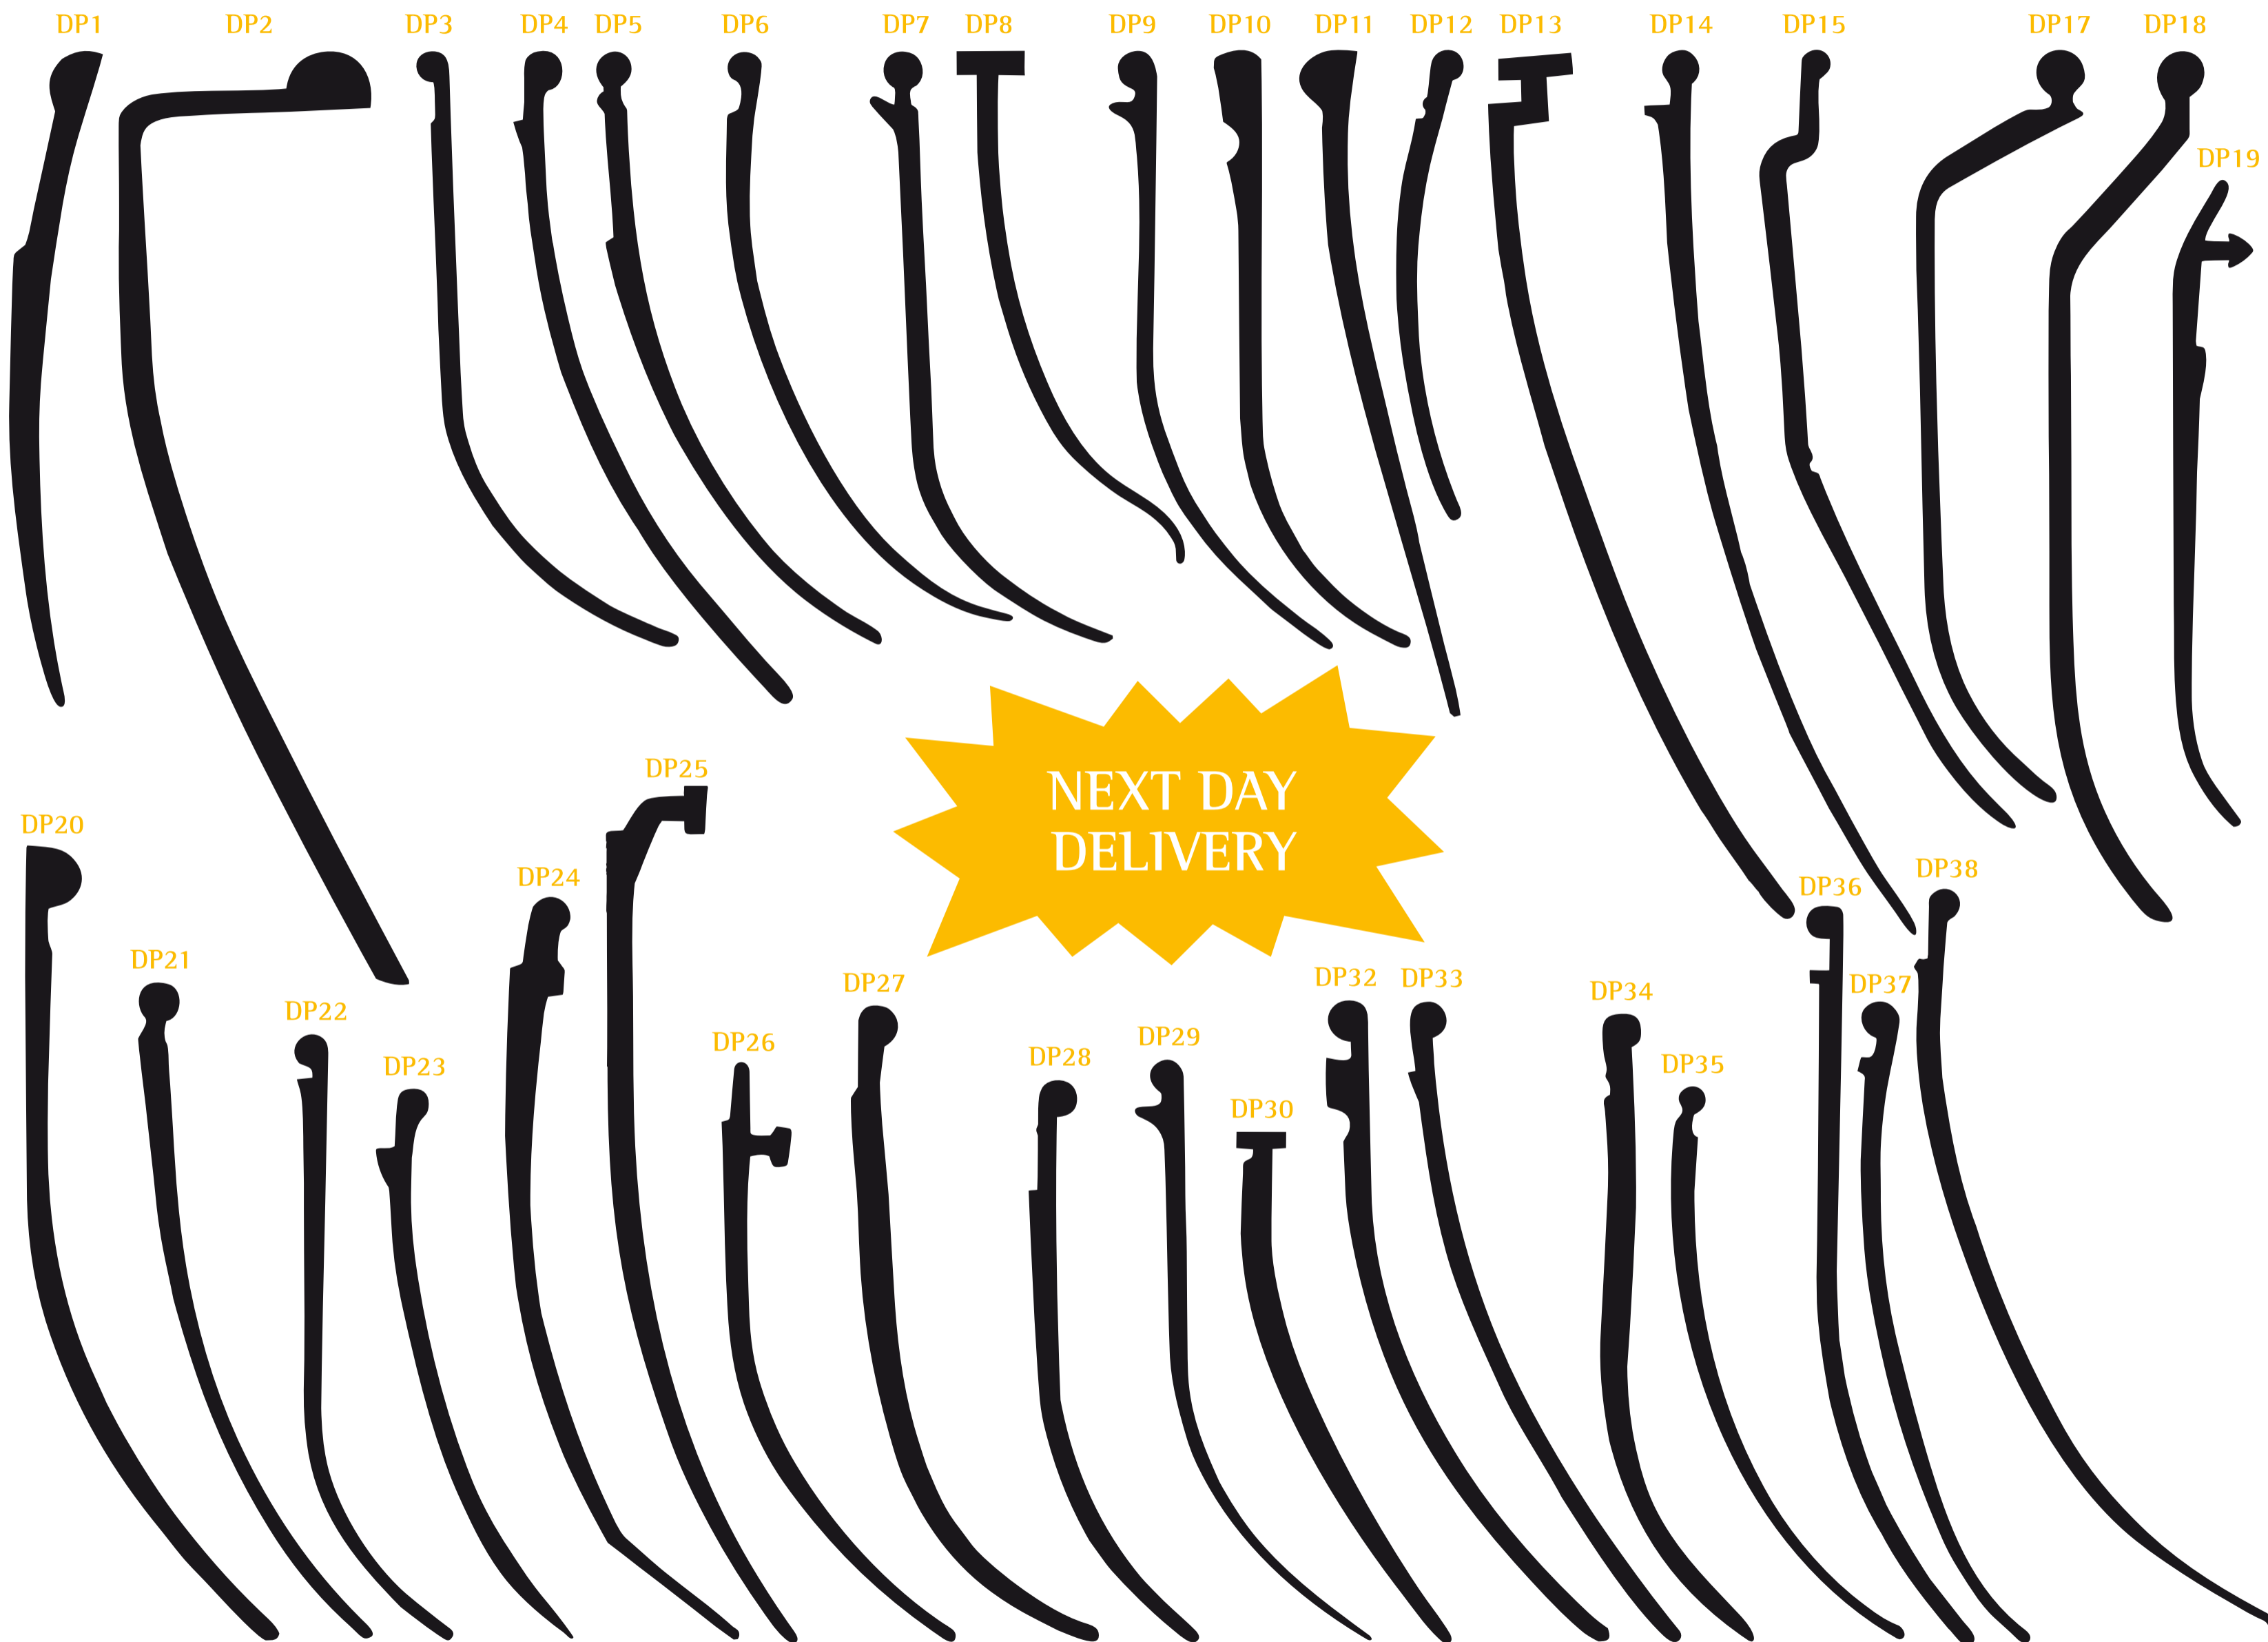

DELTA PLASTICS

DELTA PLASTICS

PRODUCT IDENTIFICATION CHART - ALL ILLUSTRATIONS ARE ACTUAL SIZE

Pelmets are available ex-stock in black & white. Colours can be supplied - Minimum 10 pelmets per order

TEL: 01902 409627
FAX: 01902 409673